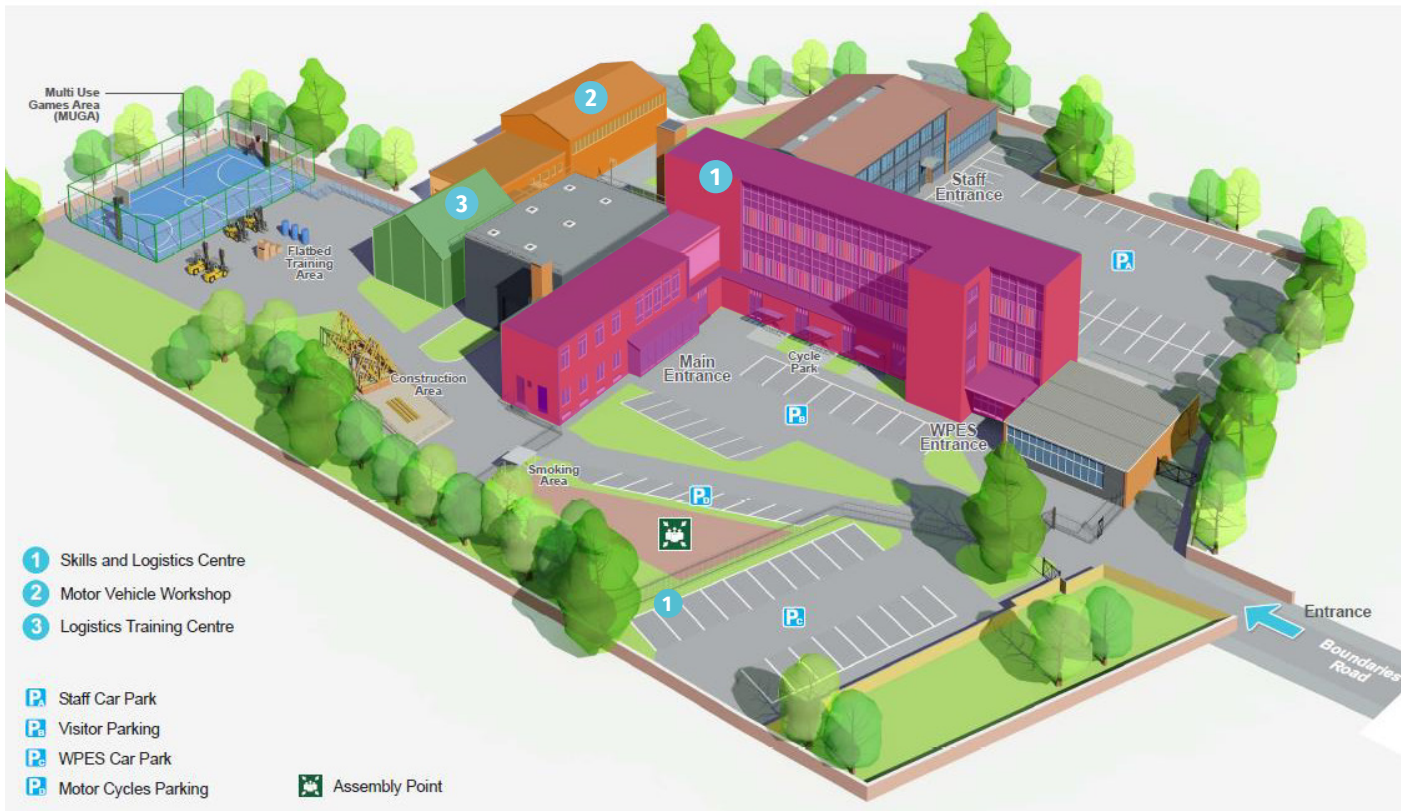

Feltham Campus

77 Boundaries Road, Feltham, Middlesex TW13 5DR

AREA	BUILDING
Carpentry & Joinery	Skills and Logistics Centre 1
Electrical Installation	Skills and Logistics Centre 1
GCSE English and Functional Skills	Skills and Logistics Centre 1
GCSE Maths and Functional Skills	Skills and Logistics Centre 1
Motor Vehicle	Skills and Logistics Centre 1
Motor Vehicle Practical	Motor Vehicle Workshop 2
Multi Skills and Painting and Decorating	Skills and Logistics Centre 1
Plumbing	Skills and Logistics Centre 1
Technical and Skilled Trades	Skills and Logistics Centre 1
Logistics for Adults	Logistics Training Centre 3